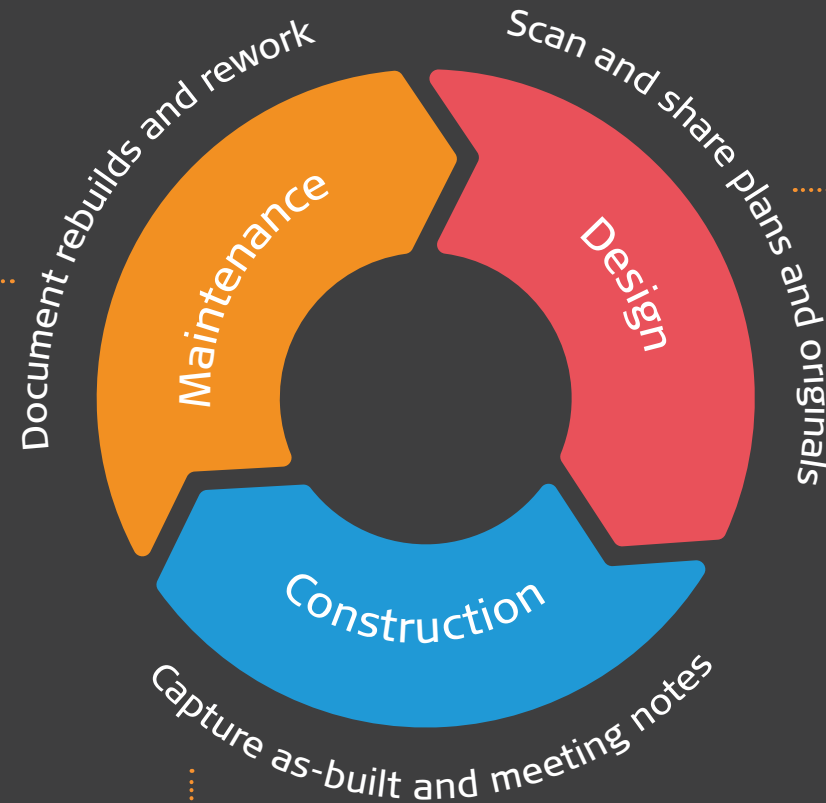

Secure scanning

Protect your data. Log in with your PIN each time you scan.

It's not just about copying
It's about adding value

Contex SD One MF

Intelligently Versatile

Maintenance

90% of construction is re-work. Use SD One MF to capture every change.

As-builts

SD One MF makes it easy to mark-up and annotate your scans to copy or share.

Design

However you work, SD One MF is an integral part of the design process. Start with a hand drawn document then digitize. Be inspired by old documents and use SD One MF to bring them back to life.

Printing is just another app

Don't be constrained to just one printer, or to just copying your scans. Direct printer drivers are included with SD One MF, giving you complete integration with your preferred printer.