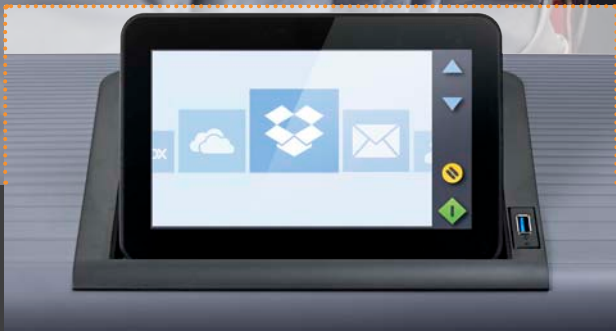

It's not just about sharing
It's about a shared understanding